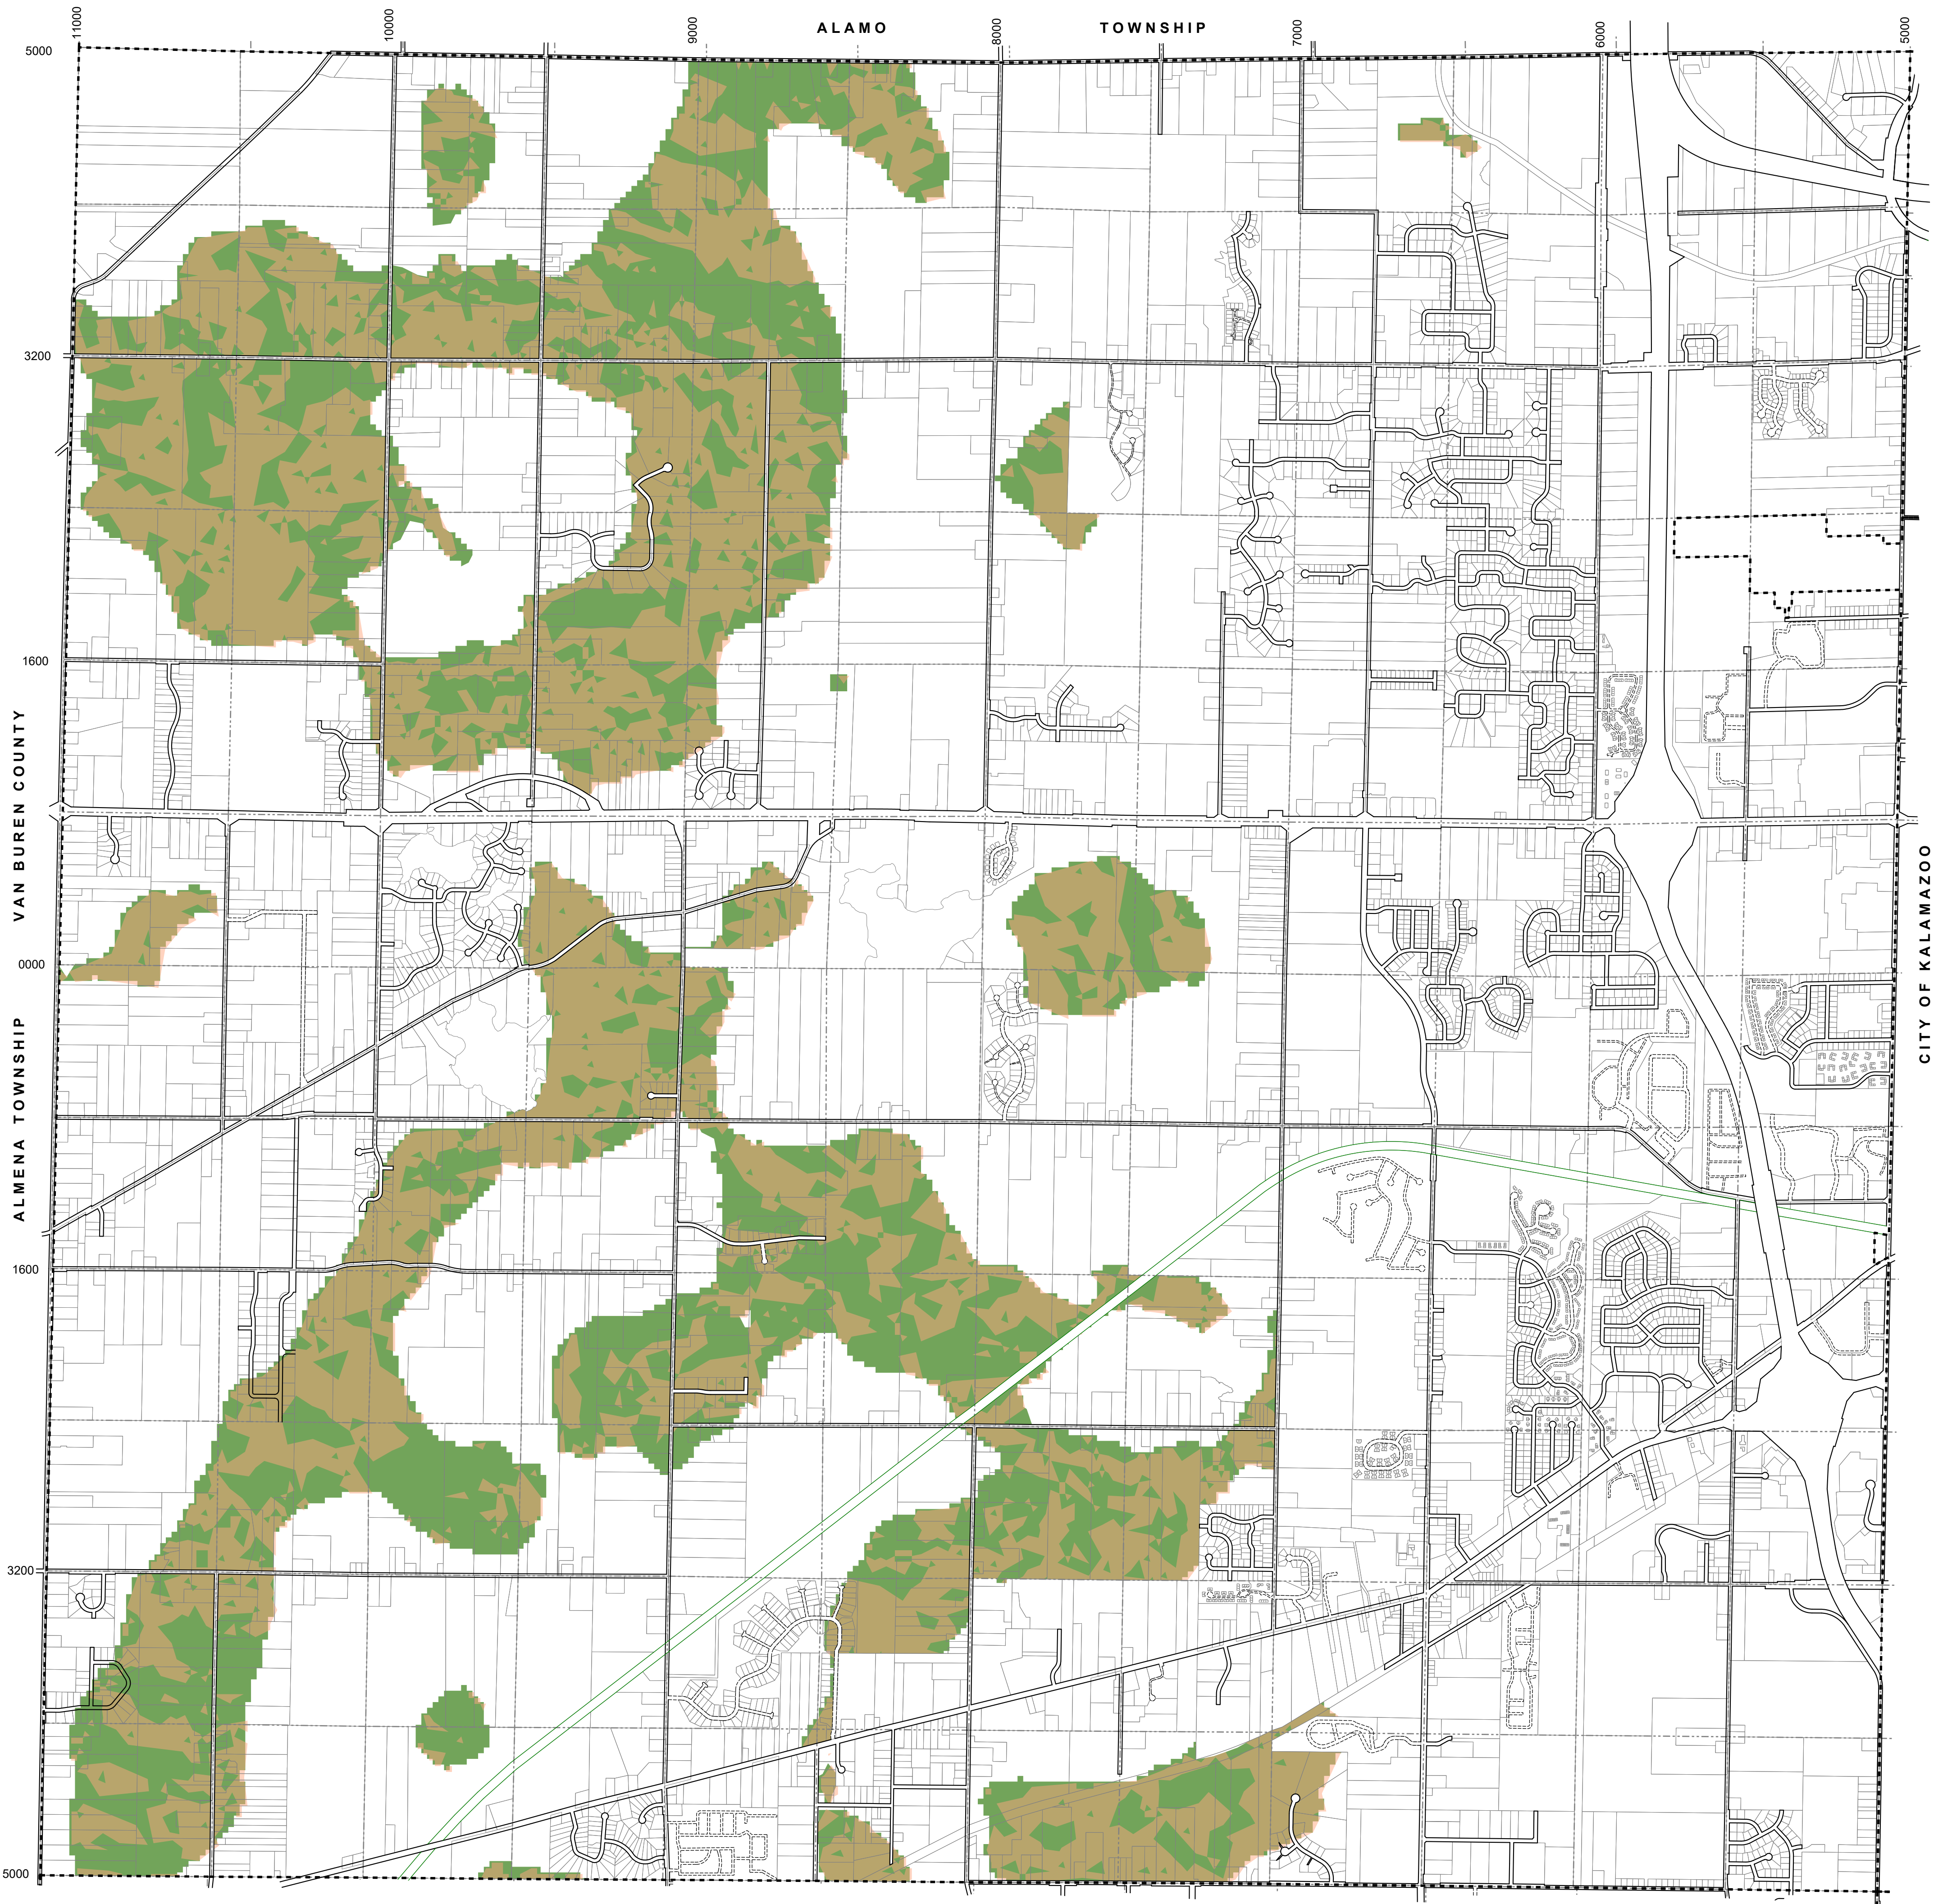

# Charter Township of Oshtemo

Kalamazoo County, Michigan

## Natural Features Protection District - Forests

### LEGEND

-  Dense Forest Visible from Roadway
-  65%+ Forest Coverage within .25 Miles
-  Both

1,500 750 0 1,500 Ft

Scale: 1" = 1,500'

-  Public ROW
-  Private ROW
-  Railroad ROW

Printed: November 2023