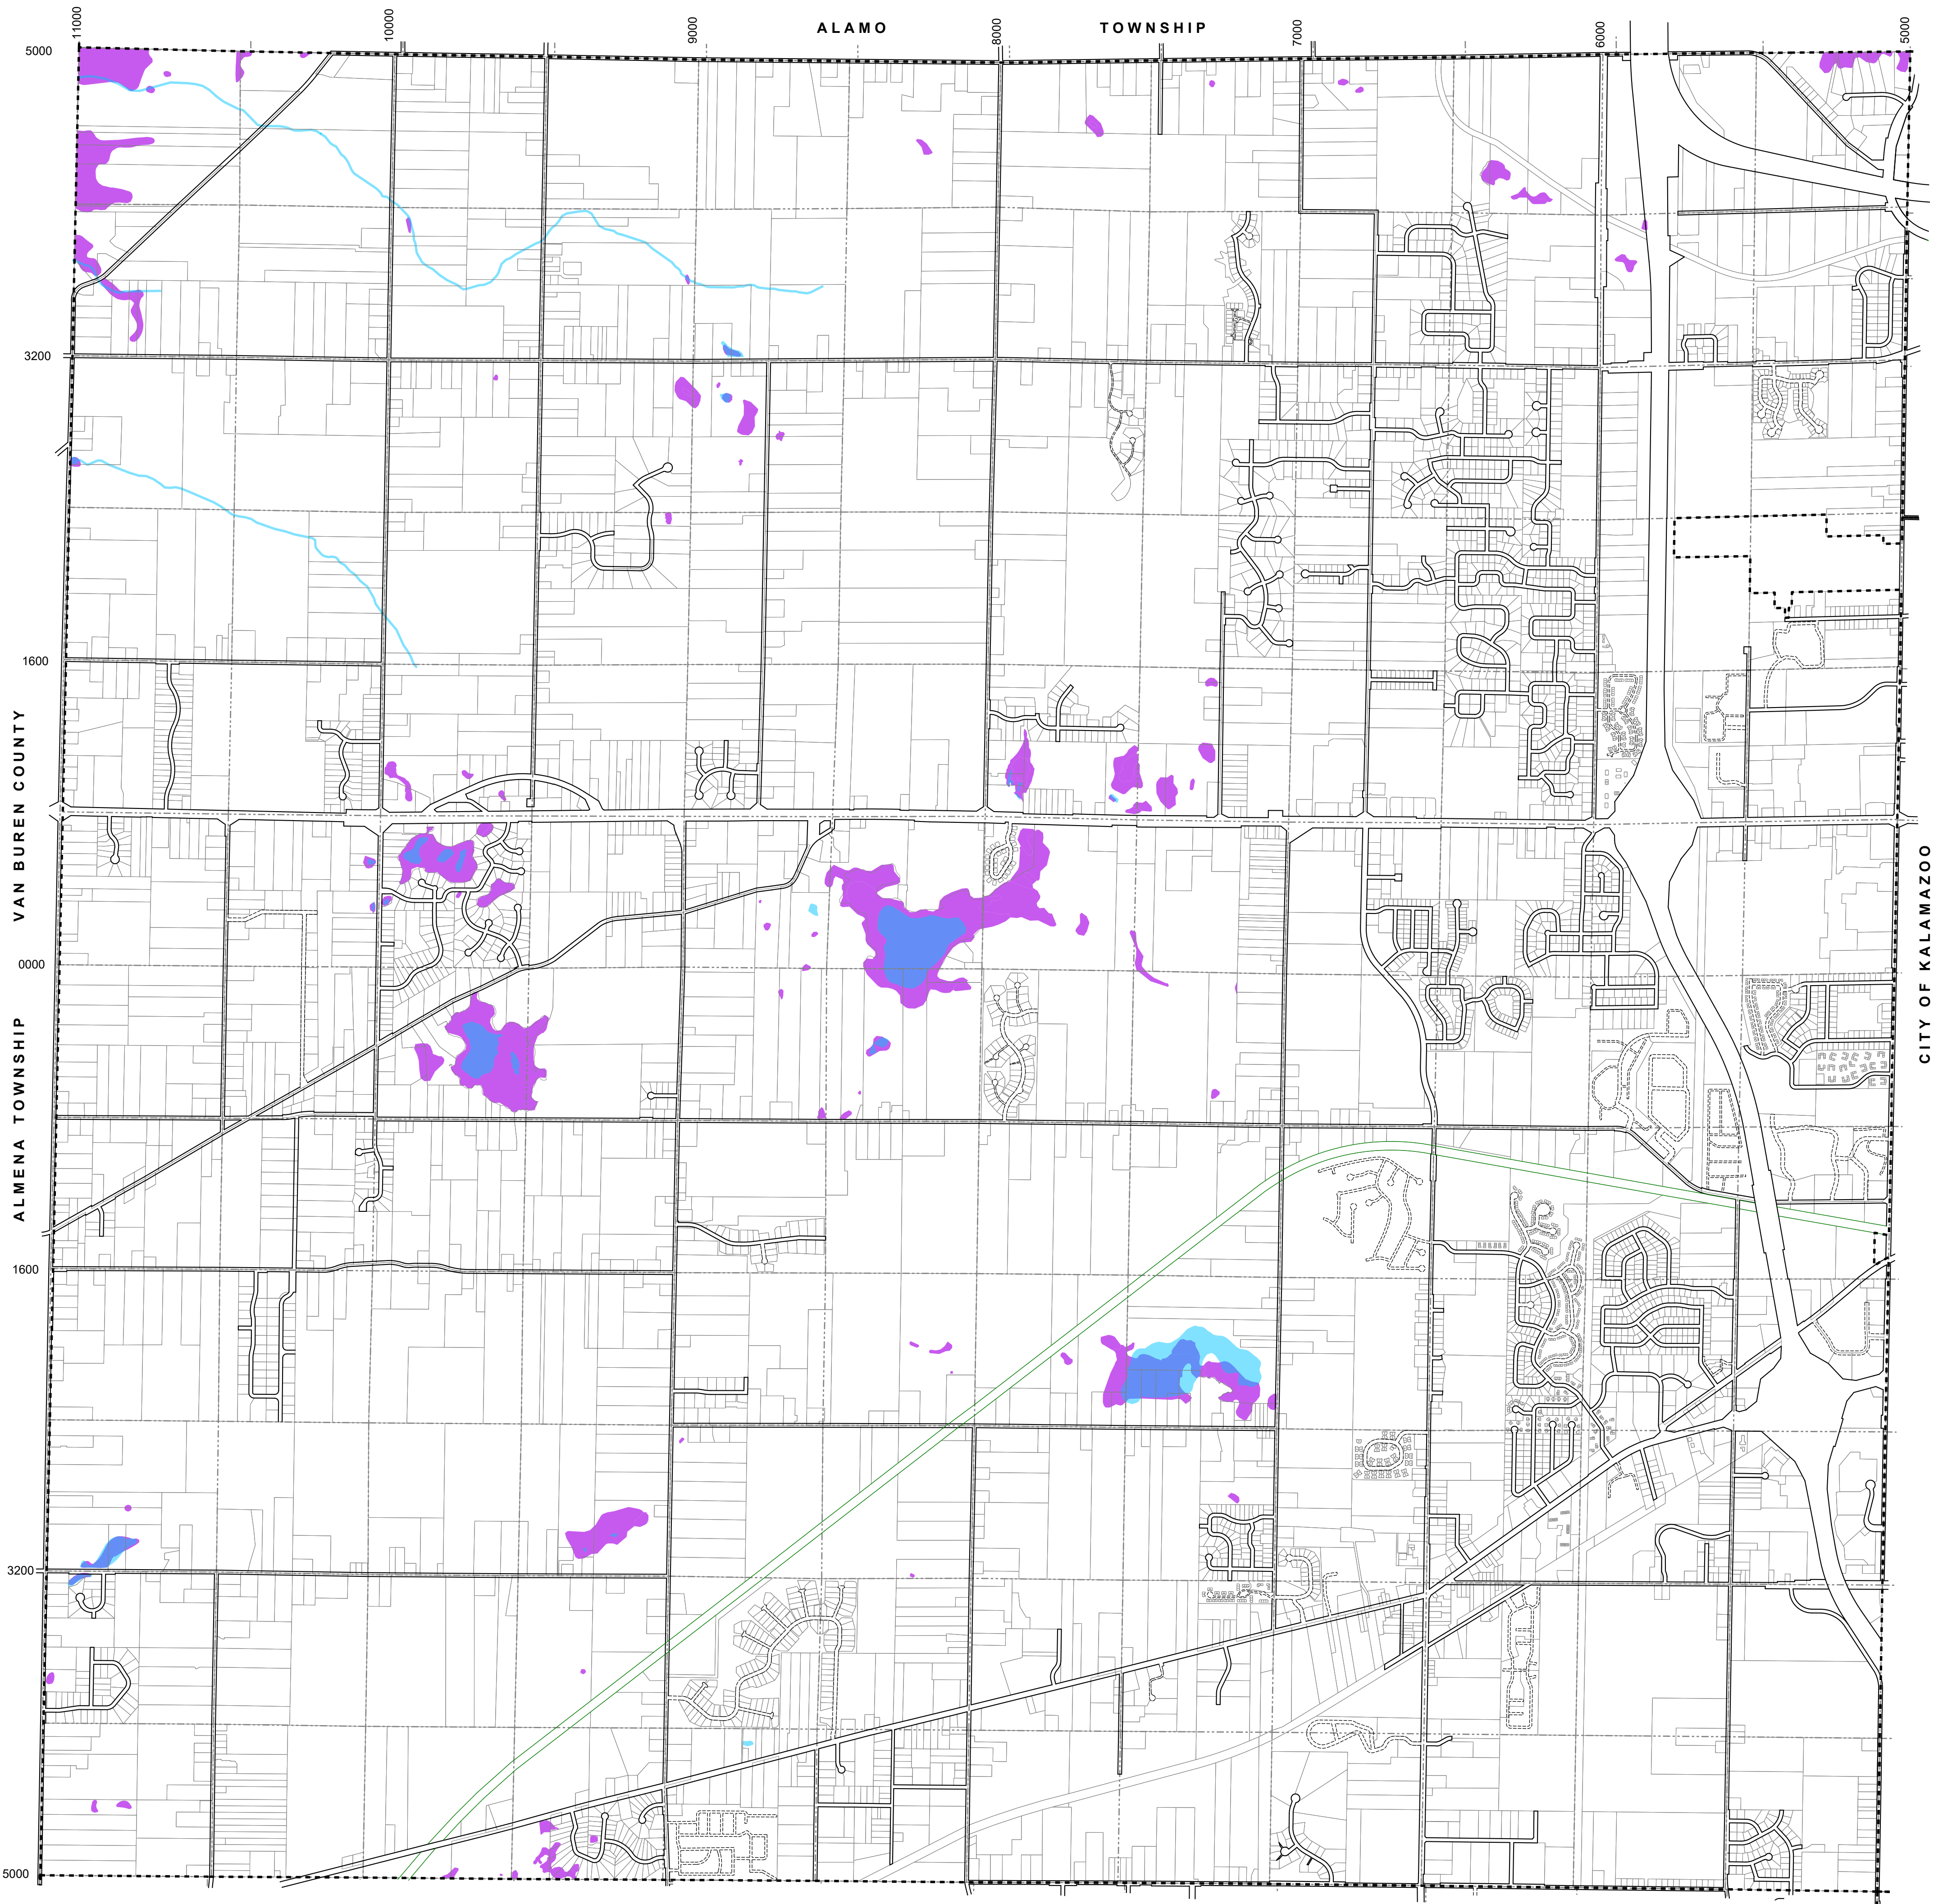

# Charter Township of Oshtemo

Kalamazoo County, Michigan

## Natural Features Protection District - Water Features

### LEGEND

-  Lakes, Streams, and Ponds
-  Wetlands
-  Both

1,500 750 0 1,500 Ft

Scale: 1" = 1,500'

-  Public ROW
-  Private ROW
-  Railroad ROW

Printed: November 2023